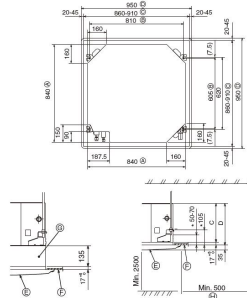

DIMENSIONS

PLA-ZRP125BA